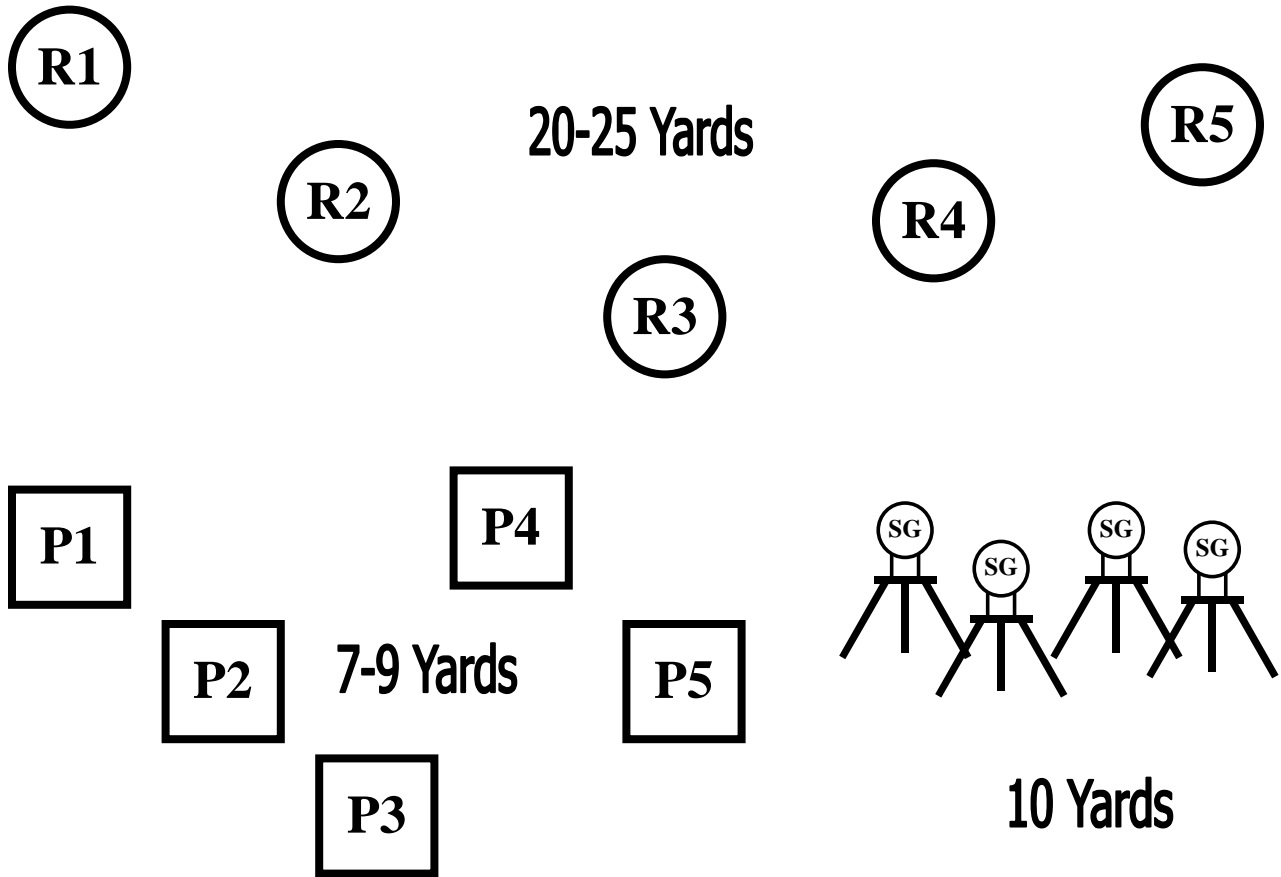

# Stage 1 Line Shack

# Stage 3 Jailhouse

Swing Set: 40 Yards

20-25 Yards

10 Yards

7-9 Yards

# Stage 4 Gallows

# Stage 5 Shiner Mission

15 Yards

10 Yards

10 Yards