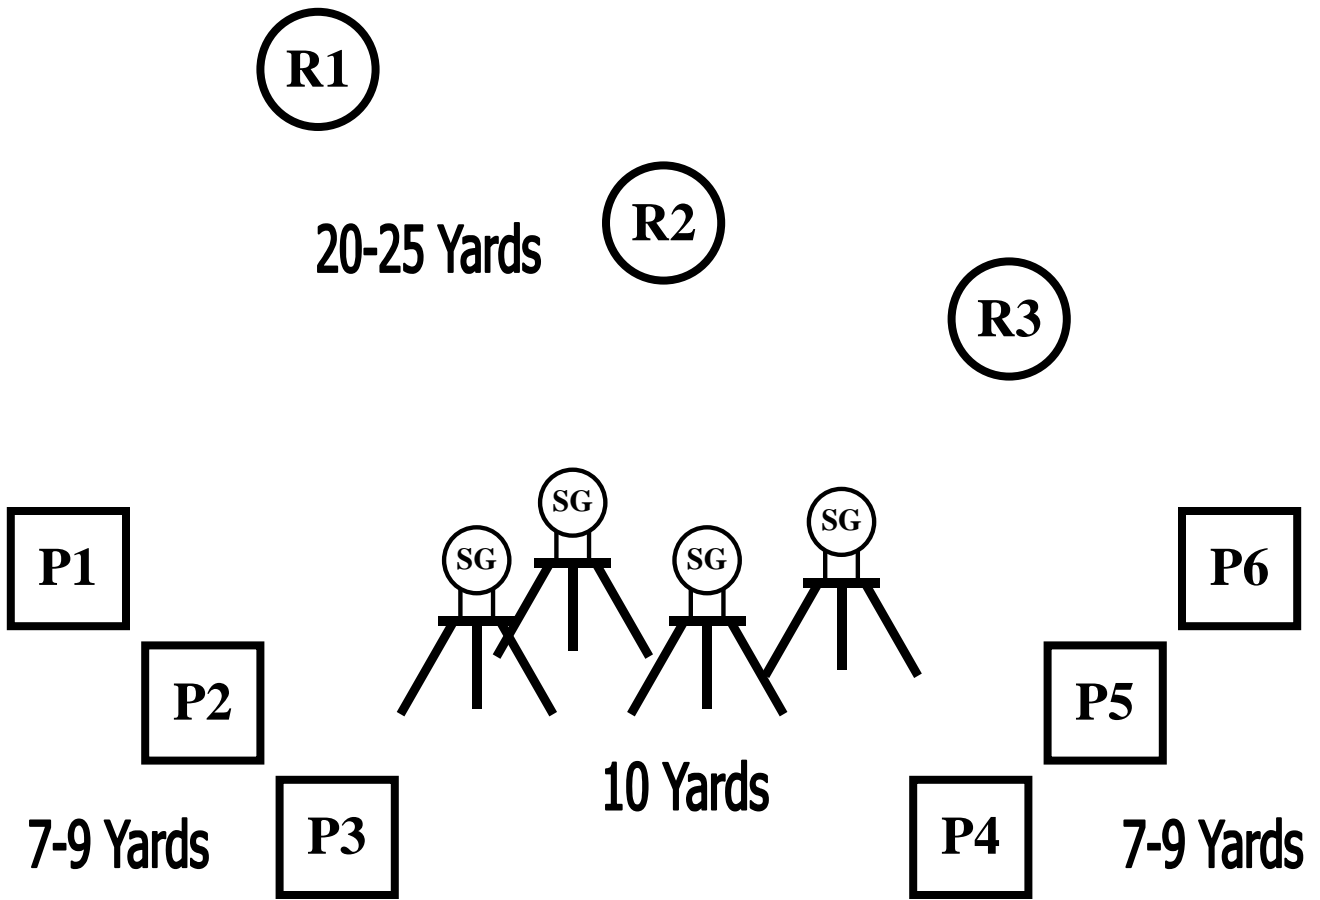

# Stage 1 Line Shack

# Stage 3 Jailhouse

Swing Set: 40 Yards

20-25 Yards

10 Yards

7-9 Yards

# Stage 4 Gallows

# Stage 5 Shiner Mission

15 Yards

10 Yards

10 Yards