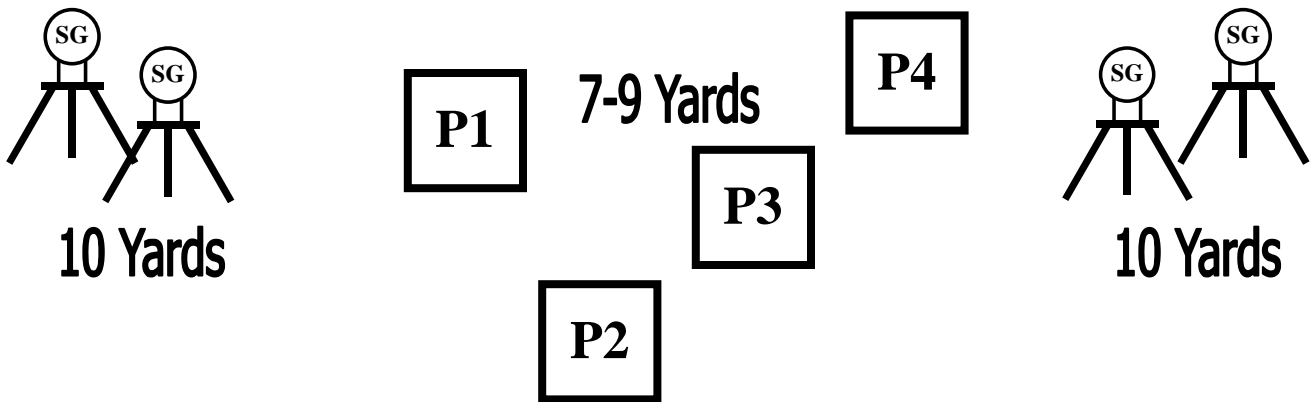

# Stage 3 Jailhouse

Swing Set: 40 Yards

20-25 Yards

10 Yards

7-9 Yards

# Stage 5 Shiner Mission

15 Yards

10 Yards

10 Yards