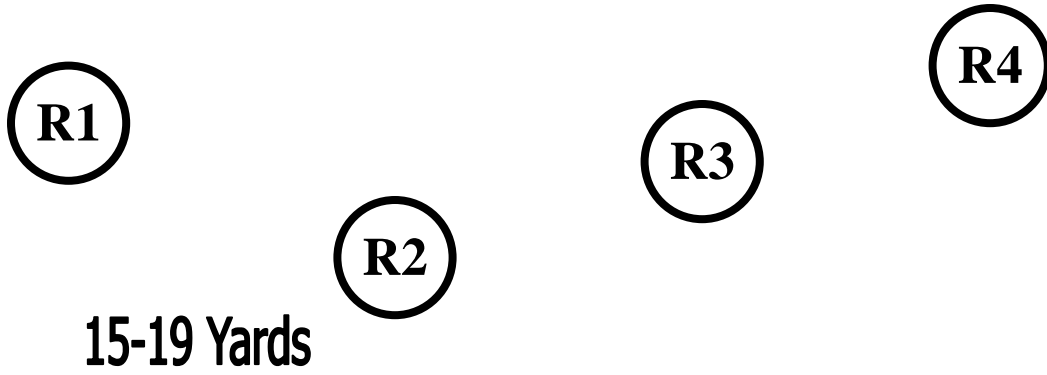

# Stage 3 Jailhouse

Swing Set: 40 Yards

20-25 Yards

10 Yards

7-9 Yards

# Stage 4 Gallows